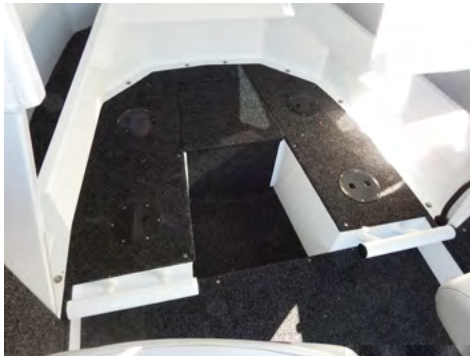

Two folding seats with a marine grade alloy hinging. PRO DECK™ has aluminium seat boxes w/ hatches.

Forward raised casting deck. Air Ride Adjustable Pedestals with folding seats.

**NEW:** Cabin storage with two shelves and footwell storage/toilet bay with hatch and insert.