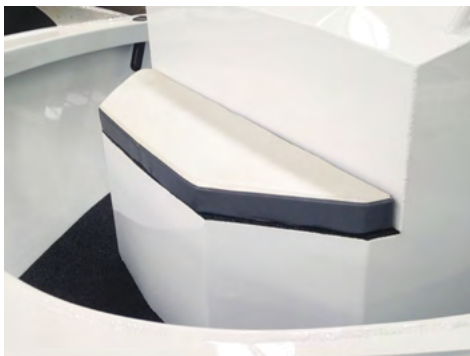

OPTION: Enjoy the sunset with the Front Cabin Seat with cushion.