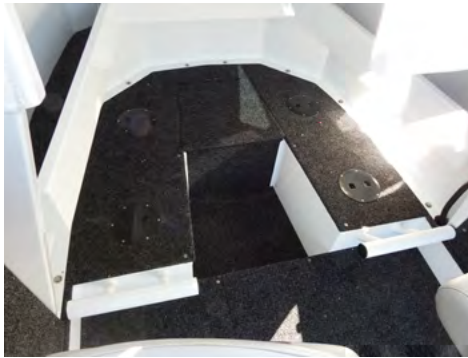

Two folding seats with a marine grade alloy hinging. PRO DECK™ has aluminium seat boxes w/ hatches.

Enclosed Centre Cabin Hardtop with Radio Box, Rod Holders and handrails.

**NEW:** Cabin storage with two shelves and footwell storage/toilet bay with hatch and insert.