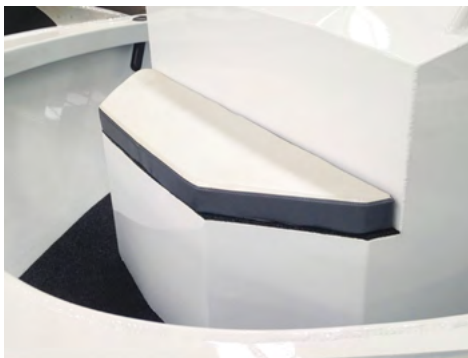

OPTION: Enjoy the sunset with the Front Cabin Seat with cushion.