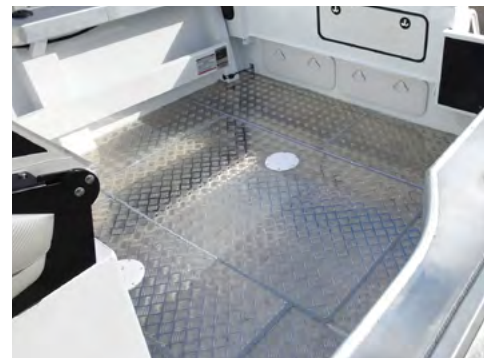

OPTION: Checkerplate True Self-draining Deck with scuppers to drain outside the boat.

Pictures may include Optional Extras, please check with your Formosa Dealer.