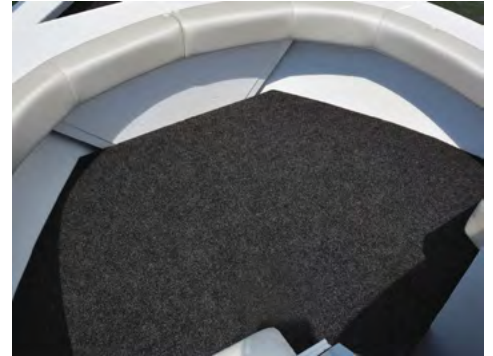

Remove cushions to convert to large Fishing Platform.