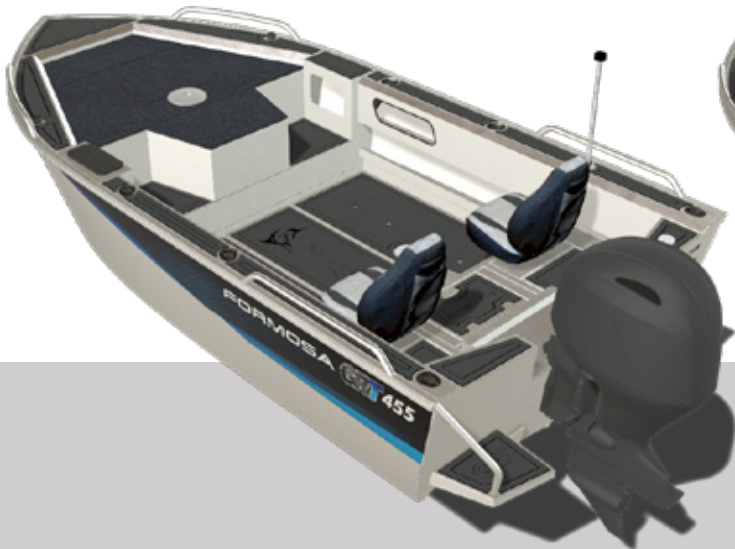

NEW MODEL

FORMOSA
ALUMINIUM PLATE BOATS

GRT455

CHOOSE YOUR WEAPON

TILLER