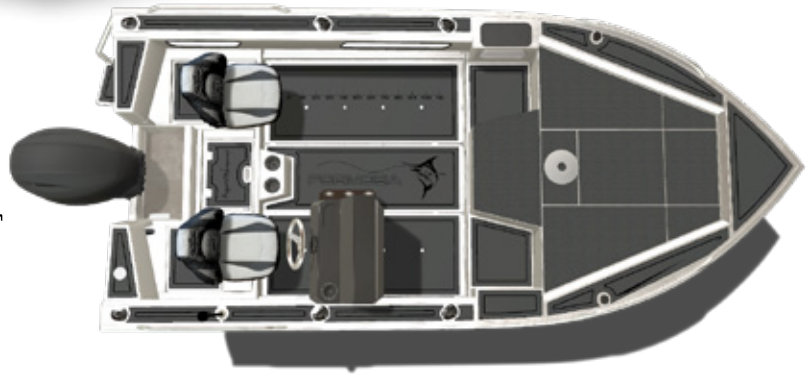

## COMPACT AQUATIC WEAPONRY™

Formosa launches back into the small boat market, delivering Formosa toughness, stability, internal volume and ride in a small production plate range that is unique among Australian production boats. With 4mm 5083 high tensile bottom sheets, 4mm plate sides and fully welded top decks, the Formosa GRT range is a step well above your typical tinnie. With a generous V-hull, large beam and big negative reverse chine, the Formosa GRT delivers strength & performance, with incredible stability. Coupled with plenty of internal freeboard from high sides and clever storage, the Formosa GRT packs a lot of value into a GRT little boat!

### SPECIFICATIONS

Length (m)	4.55
Beam (m)	2.13
5083 High Tensile Plate Bottom Sheets	4mm
Plate Side Sheets	4mm
Internal Freeboard (floor to gunwale, approx mm)	640
Fuel Capacity	65L underfloor
Transom Shaft Length	L/S
Dry Hull Weight (boat only, approx kg)	TBC
Max HP	60 T   90 SC
Min HP	40 T   60 SC
Deadrise	13 °
Max Passengers	4

### FEATURES

Fully Welded Top Decks
Large Reverse Chine Hull
2 Premium Formosa Seats   3 Pedestal Seat Positions
Large Forward Casting Deck with Storage
Rear Casting Deck
Side Pockets
Wide & Deep Gunwales with Storage
6 Gunwale Rod Holders
Ready for Bow Mounted Electric Motor
EVA foam marine flooring on lower floor & gunwales
Underfloor Fuel Tank
Live Well & Bait Board
Twin cup holders off rear bench / cast deck
Console with large dash & rod holders (SC models only)